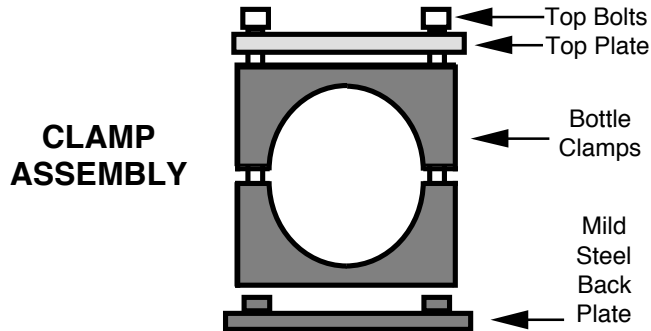

**Air Bottle Clamps
Model: AB10C
For 10oz Bottle Bolt/Weld In**

BOTTLE CLAMPS ARE ACCEPTED BY NHRA & IHRA

413 West Elm Street - Sycamore, IL 60178
(866)248-6357 - autometer.com - service@autometer.com

**Air Bottle Clamps
Model: AB10C
For 10oz Bottle Bolt/Weld In**

BOTTLE CLAMPS ARE ACCEPTED BY NHRA & IHRA

413 West Elm Street - Sycamore, IL 60178
(866)248-6357 - autometer.com - service@autometer.com

**Air Bottle Clamps
Model: AB10C
For 10oz Bottle Bolt/Weld In**

BOTTLE CLAMPS ARE ACCEPTED BY NHRA & IHRA