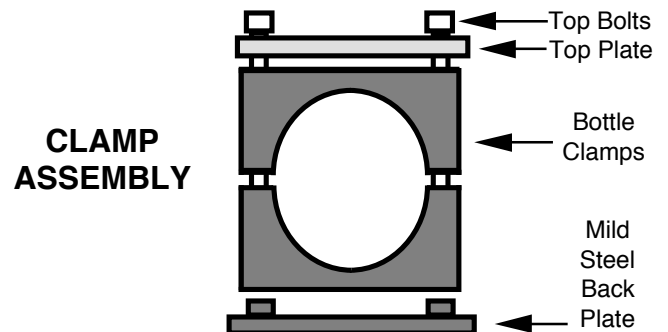

**Air Bottle Clamps
Model: AB10C
For 10oz Bottle Bolt/Weld In**

BOTTLE CLAMPS ARE ACCEPTED BY NHRA & IHRA

413 West Elm Street - Sycamore, IL 60178
(866)248-6357 - autometer.com - service@autometer.com