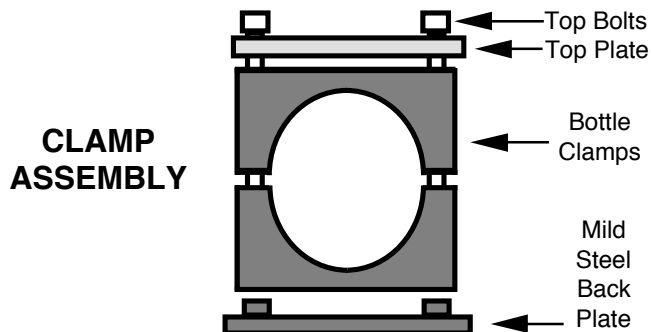

**Air Bottle Clamps
Model: AB10C
For 10oz Bottle Bolt/Weld In**

BOTTLE CLAMPS ARE ACCEPTED BY NHRA & IHRA

413 West Elm Street - Sycamore, IL 60178
(866)248-6357 - autometer.com - service@autometer.com