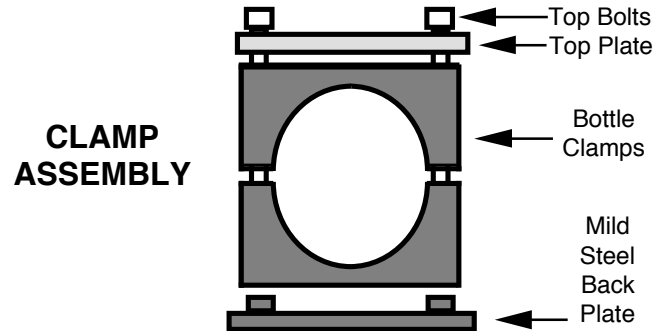

**Air Bottle Clamps
Model: AB10C
For 10oz Bottle Bolt/Weld In**

BOTTLE CLAMPS ARE ACCEPTED BY NHRA & IHRA

413 West Elm Street - Sycamore, IL 60178
(866)248-6357 - autometer.com - service@autometer.com

**Air Bottle Clamps
Model: AB10C
For 10oz Bottle Bolt/Weld In**